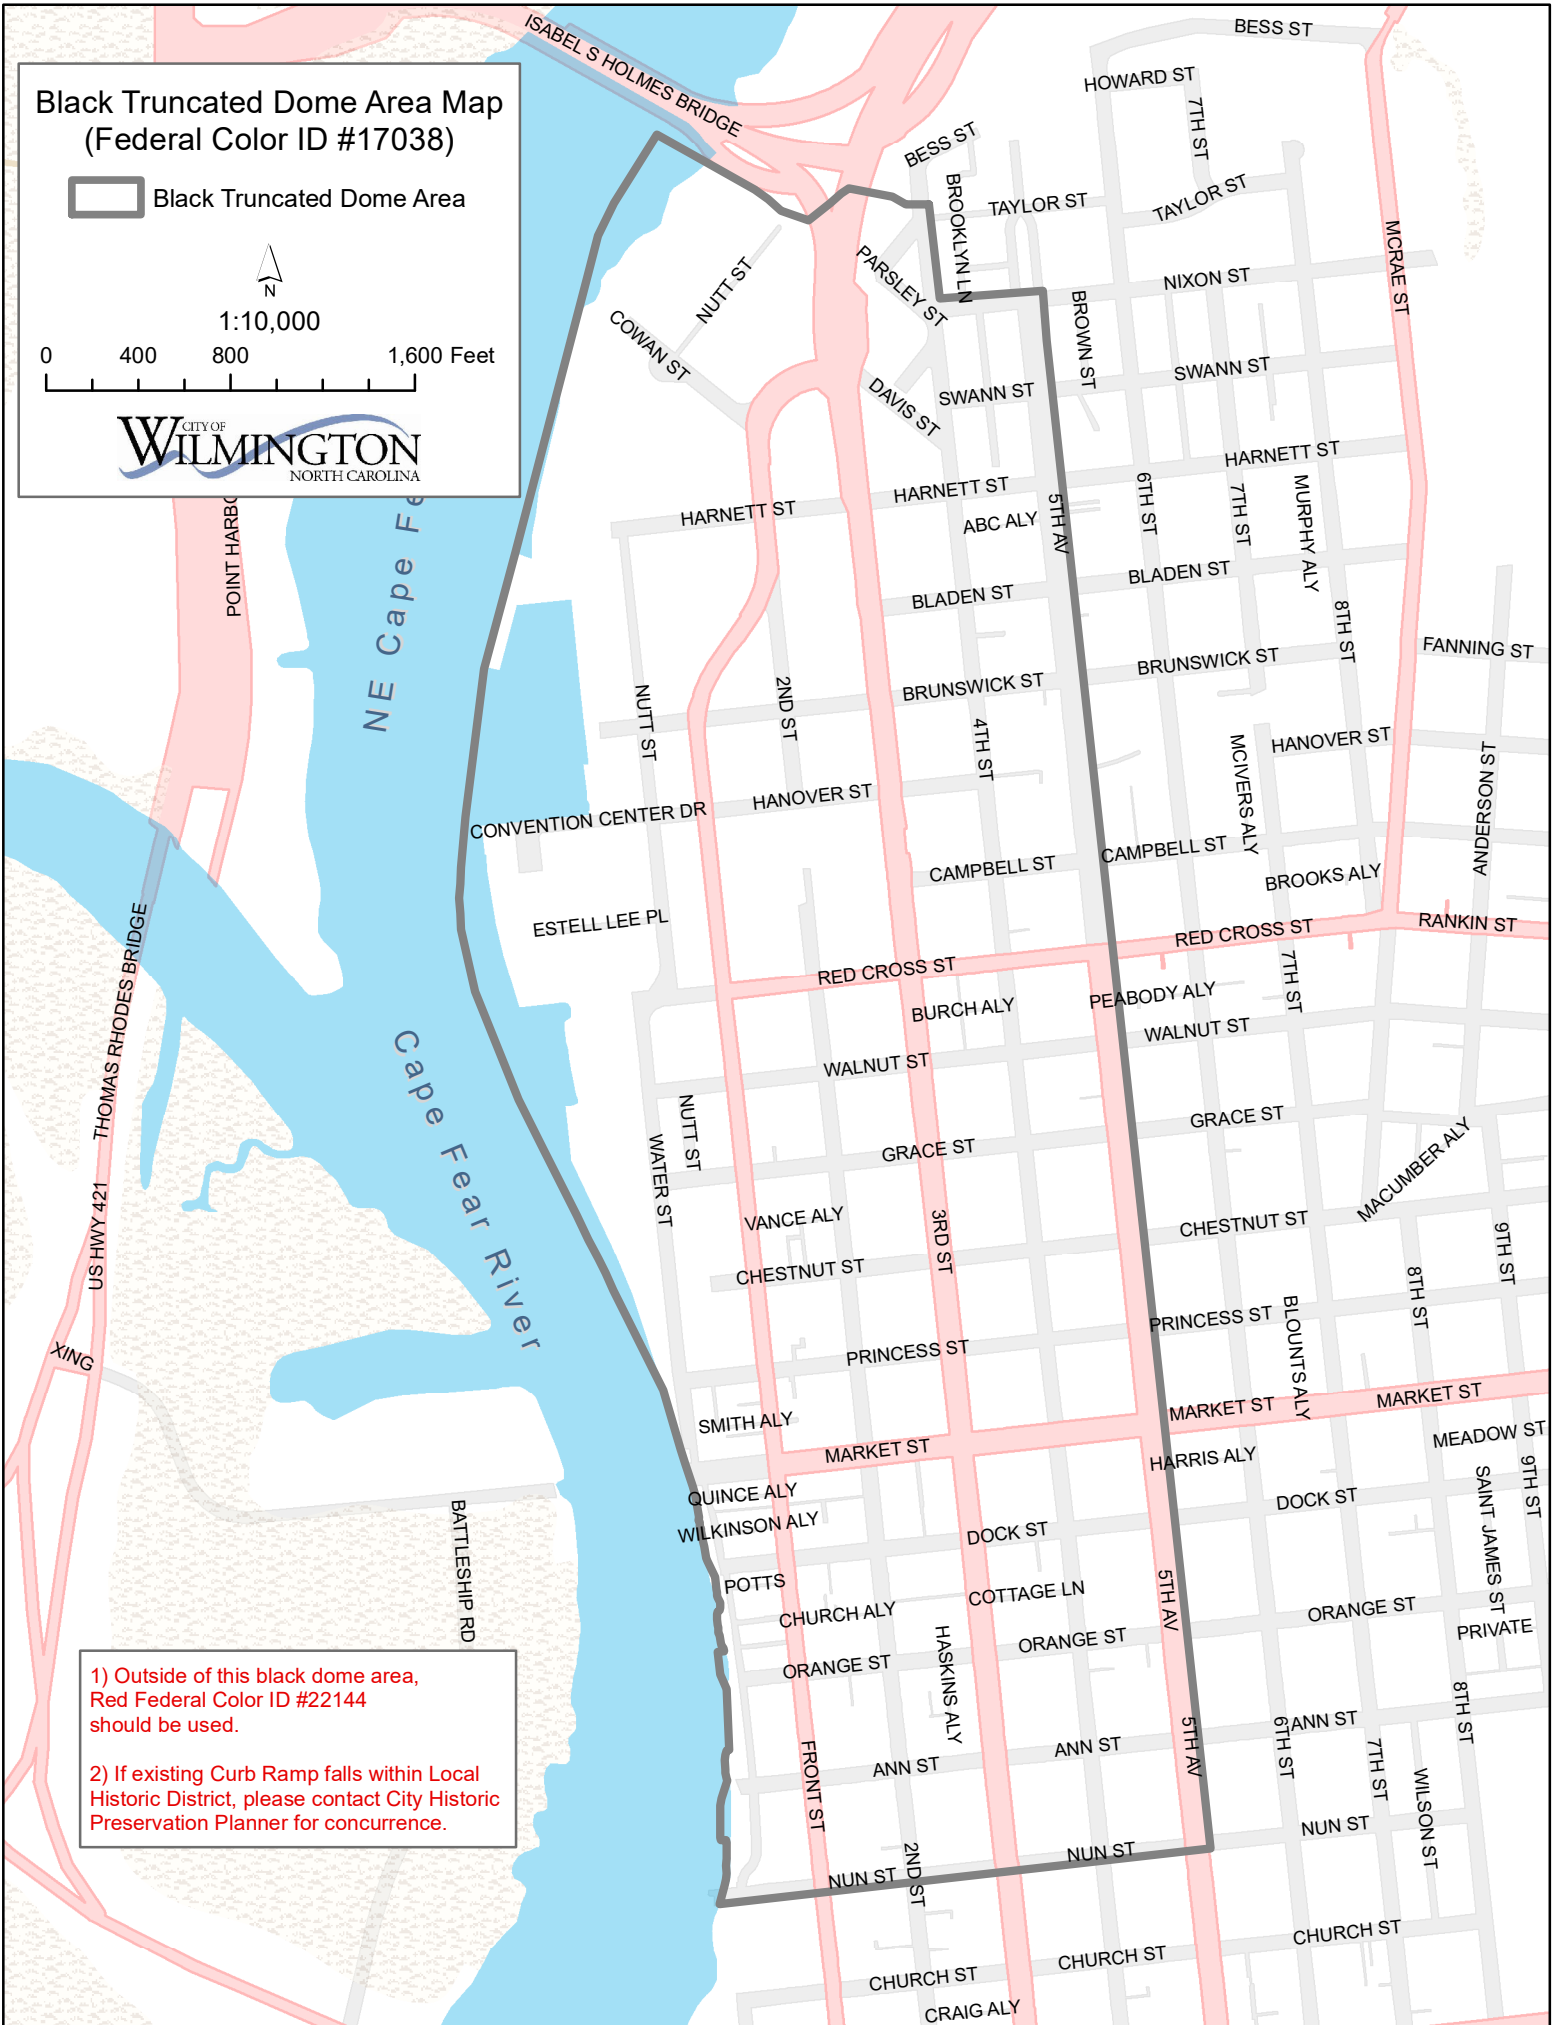

Black Truncated Dome Area Map (Federal Color ID #17038)

 Black Truncated Dome Area

1:10,000

0 400 800 1,600 Feet

- 1) Outside of this black dome area, Red Federal Color ID #22144 should be used.
- 2) If existing Curb Ramp falls within Local Historic District, please contact City Historic Preservation Planner for concurrence.