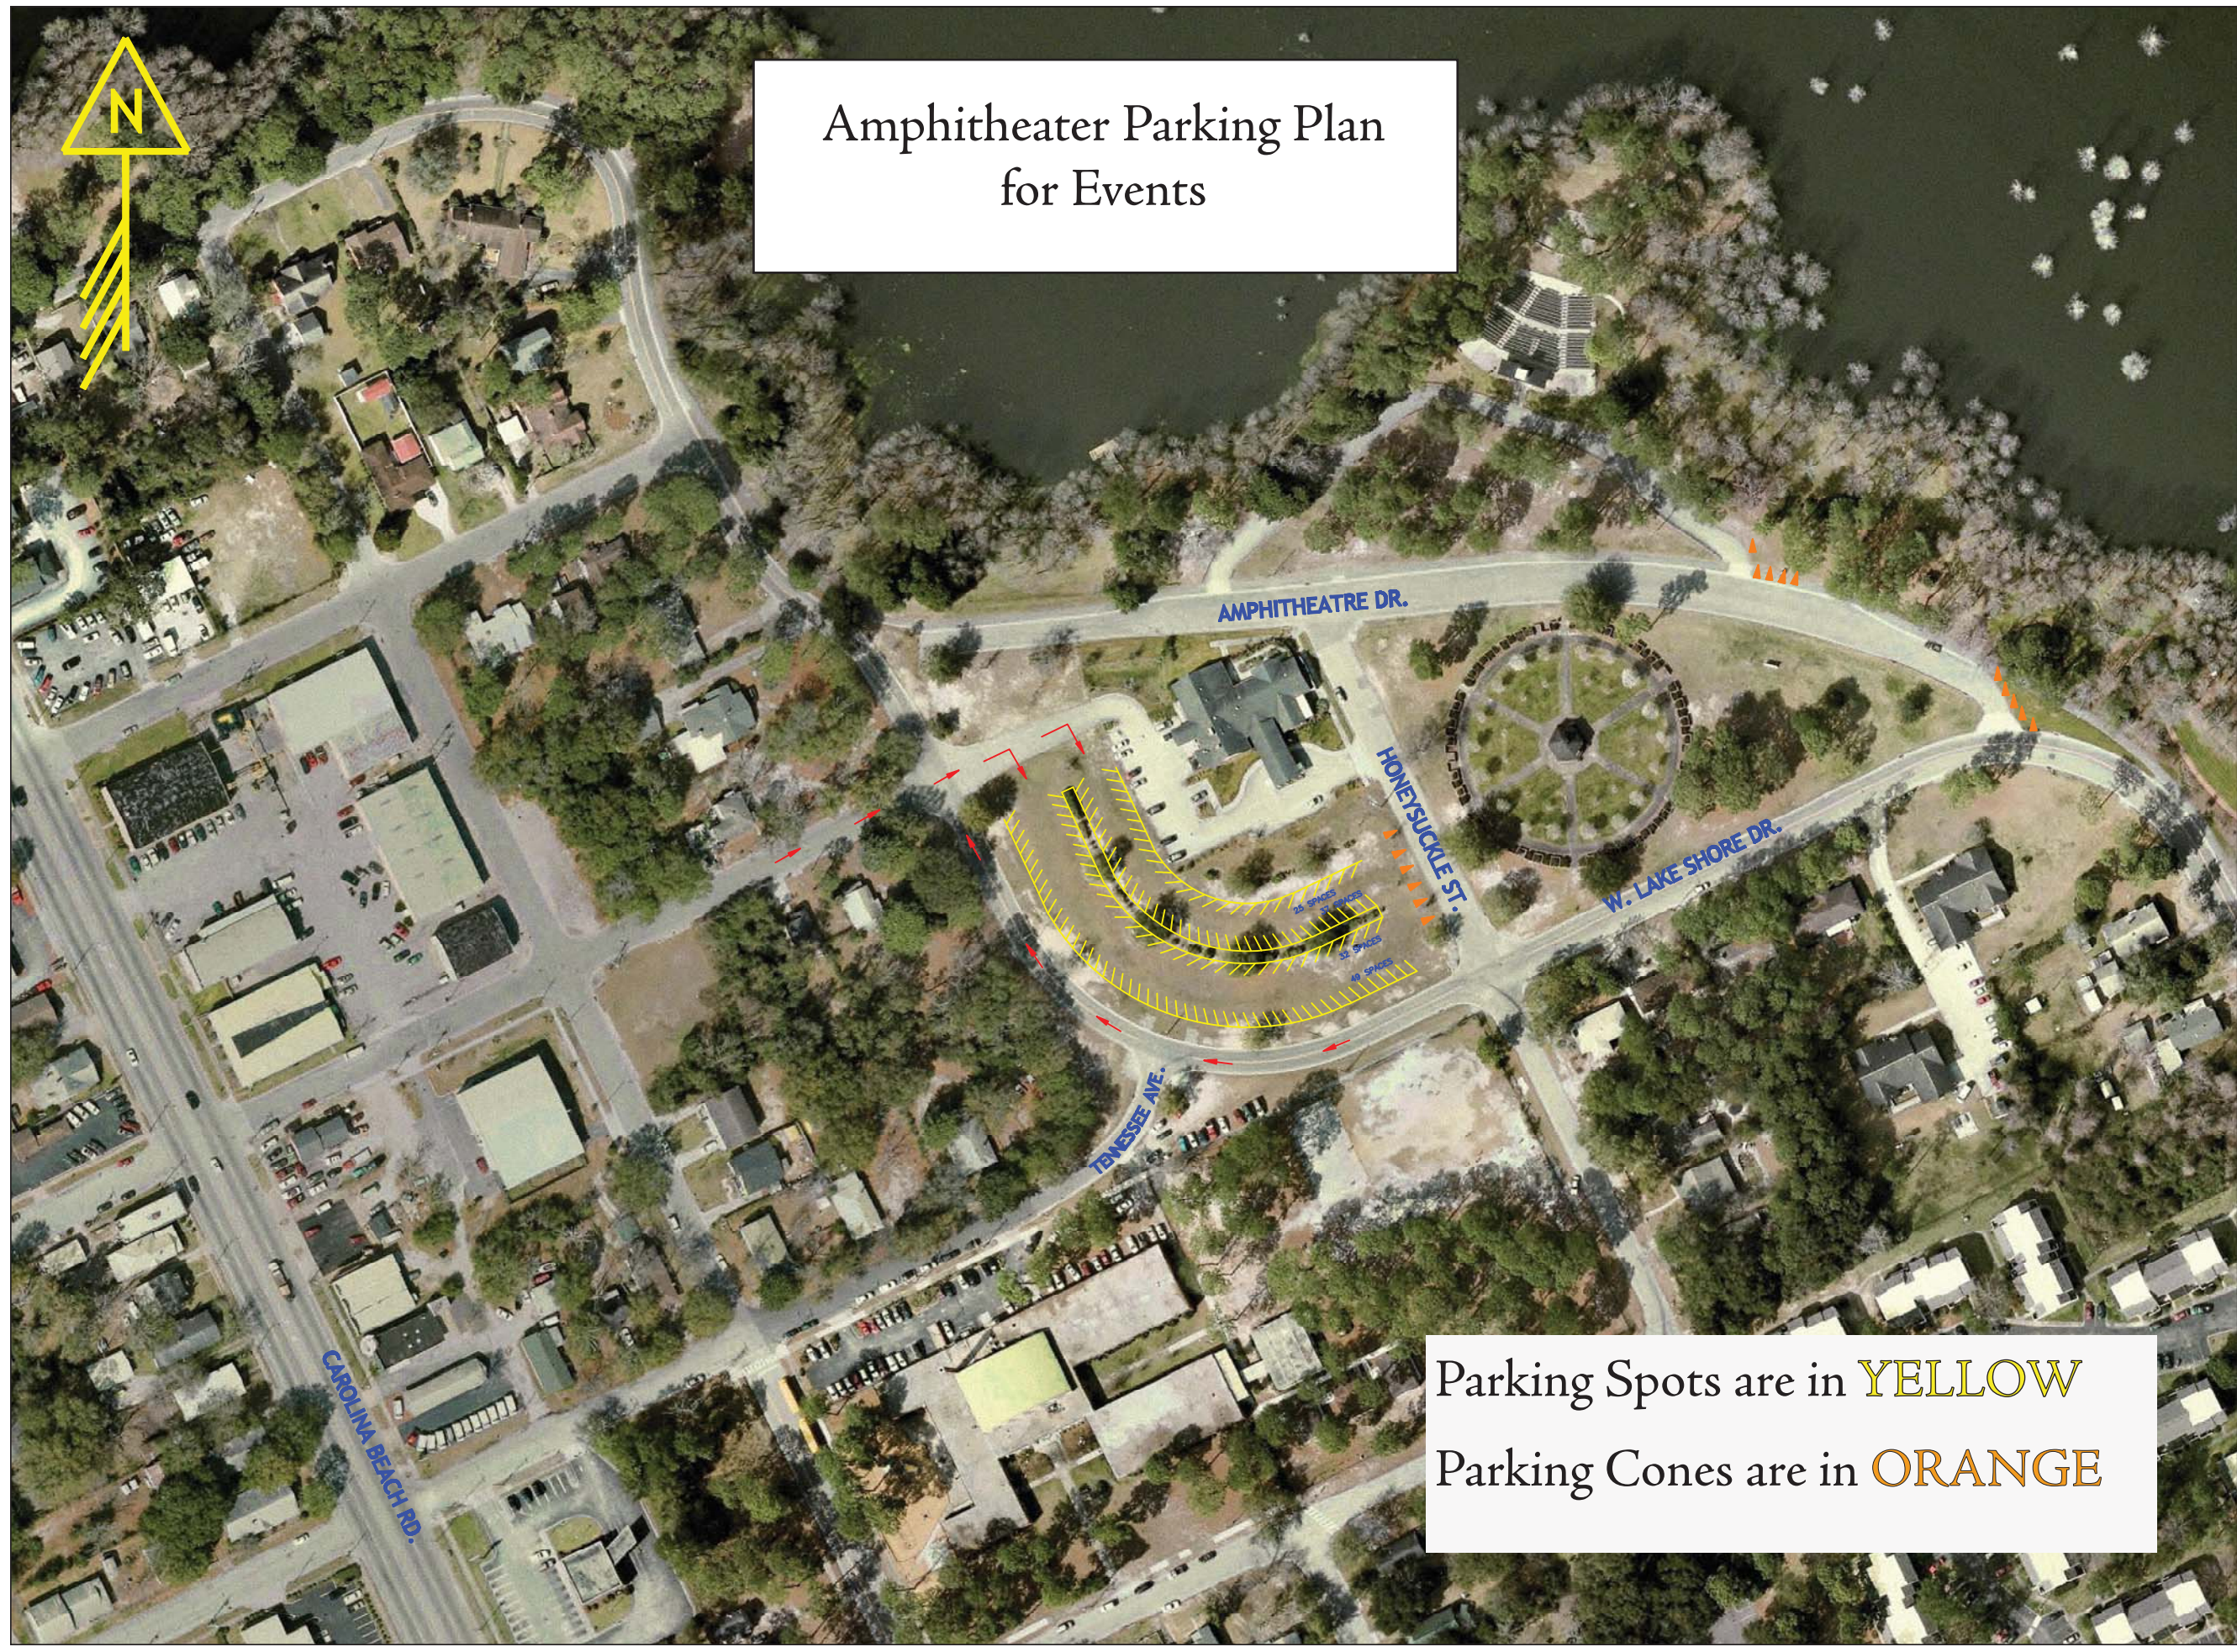

# Amphitheater Parking Plan for Events

Parking Spots are in **YELLOW**  
Parking Cones are in **ORANGE**