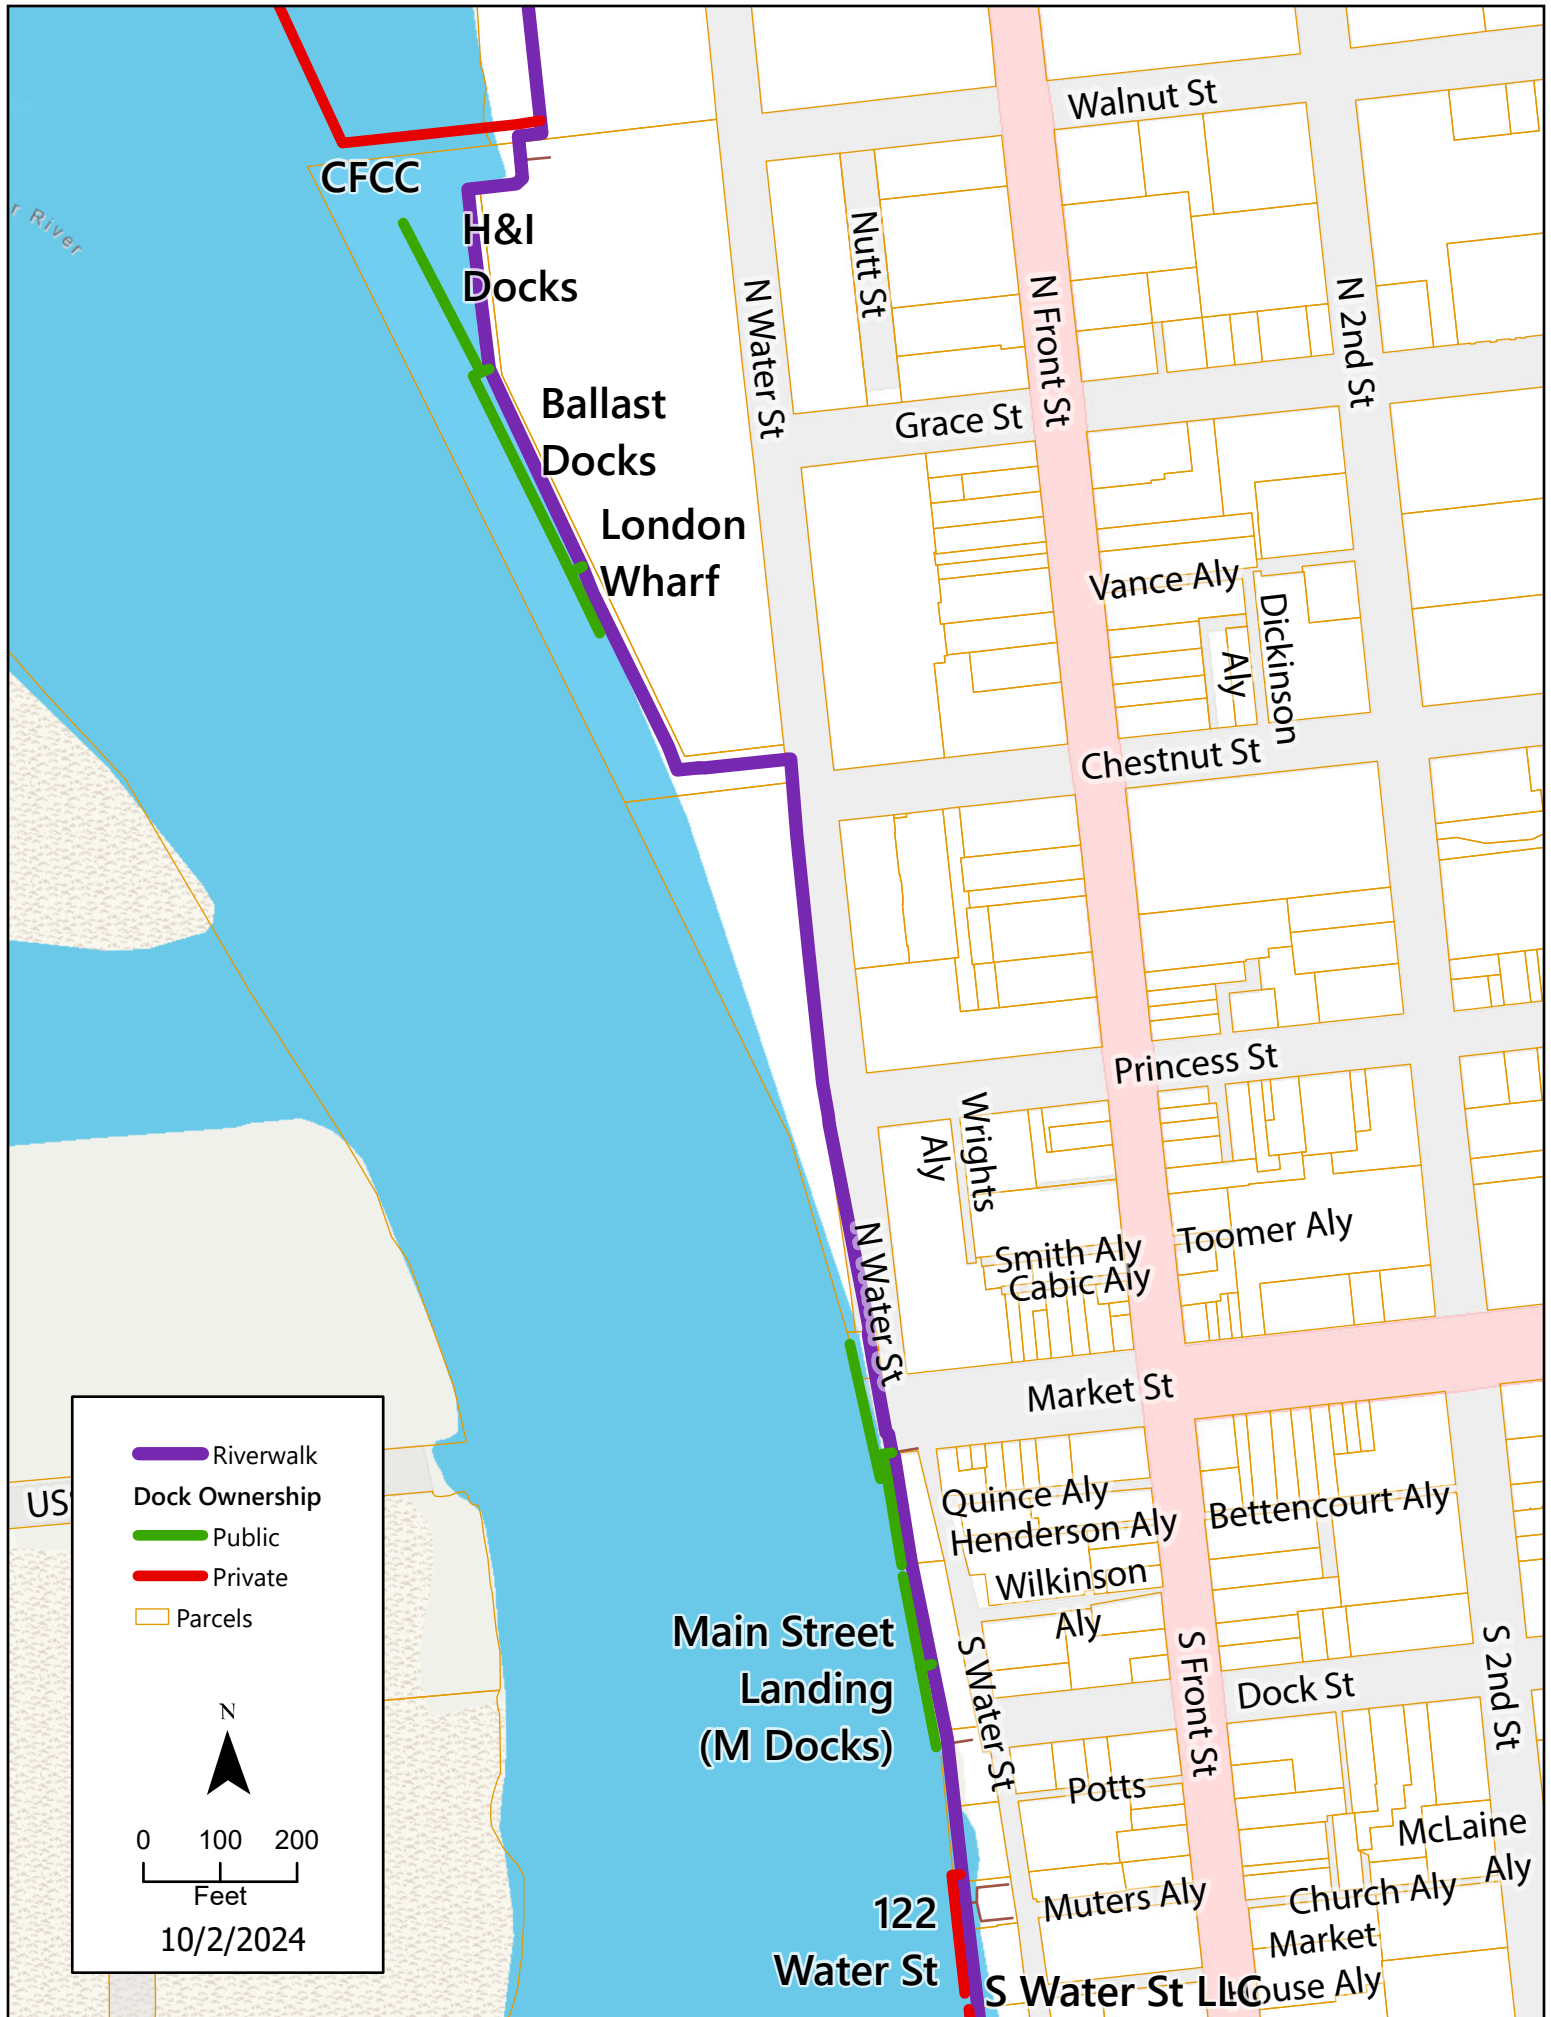

-  Riverwalk
- Dock Ownership**
-  Public
-  Private
-  Parcels

Northern
Riverfront
Marina & Hotel

CCC Sawmill
Point Marina

NE Cape Fear River

Isabel S Holmes Bridge

Nutt St

Cowan St

N Front St

Harnett St

Nutt St

N 2nd St

Riverwalk

Dock Ownership

- Public
- Private

Parcels

N

0 100 200
Feet

10/2/2024

**Main Street
Landing
(M Docks)**

**122
Water St**

S Water St LLC