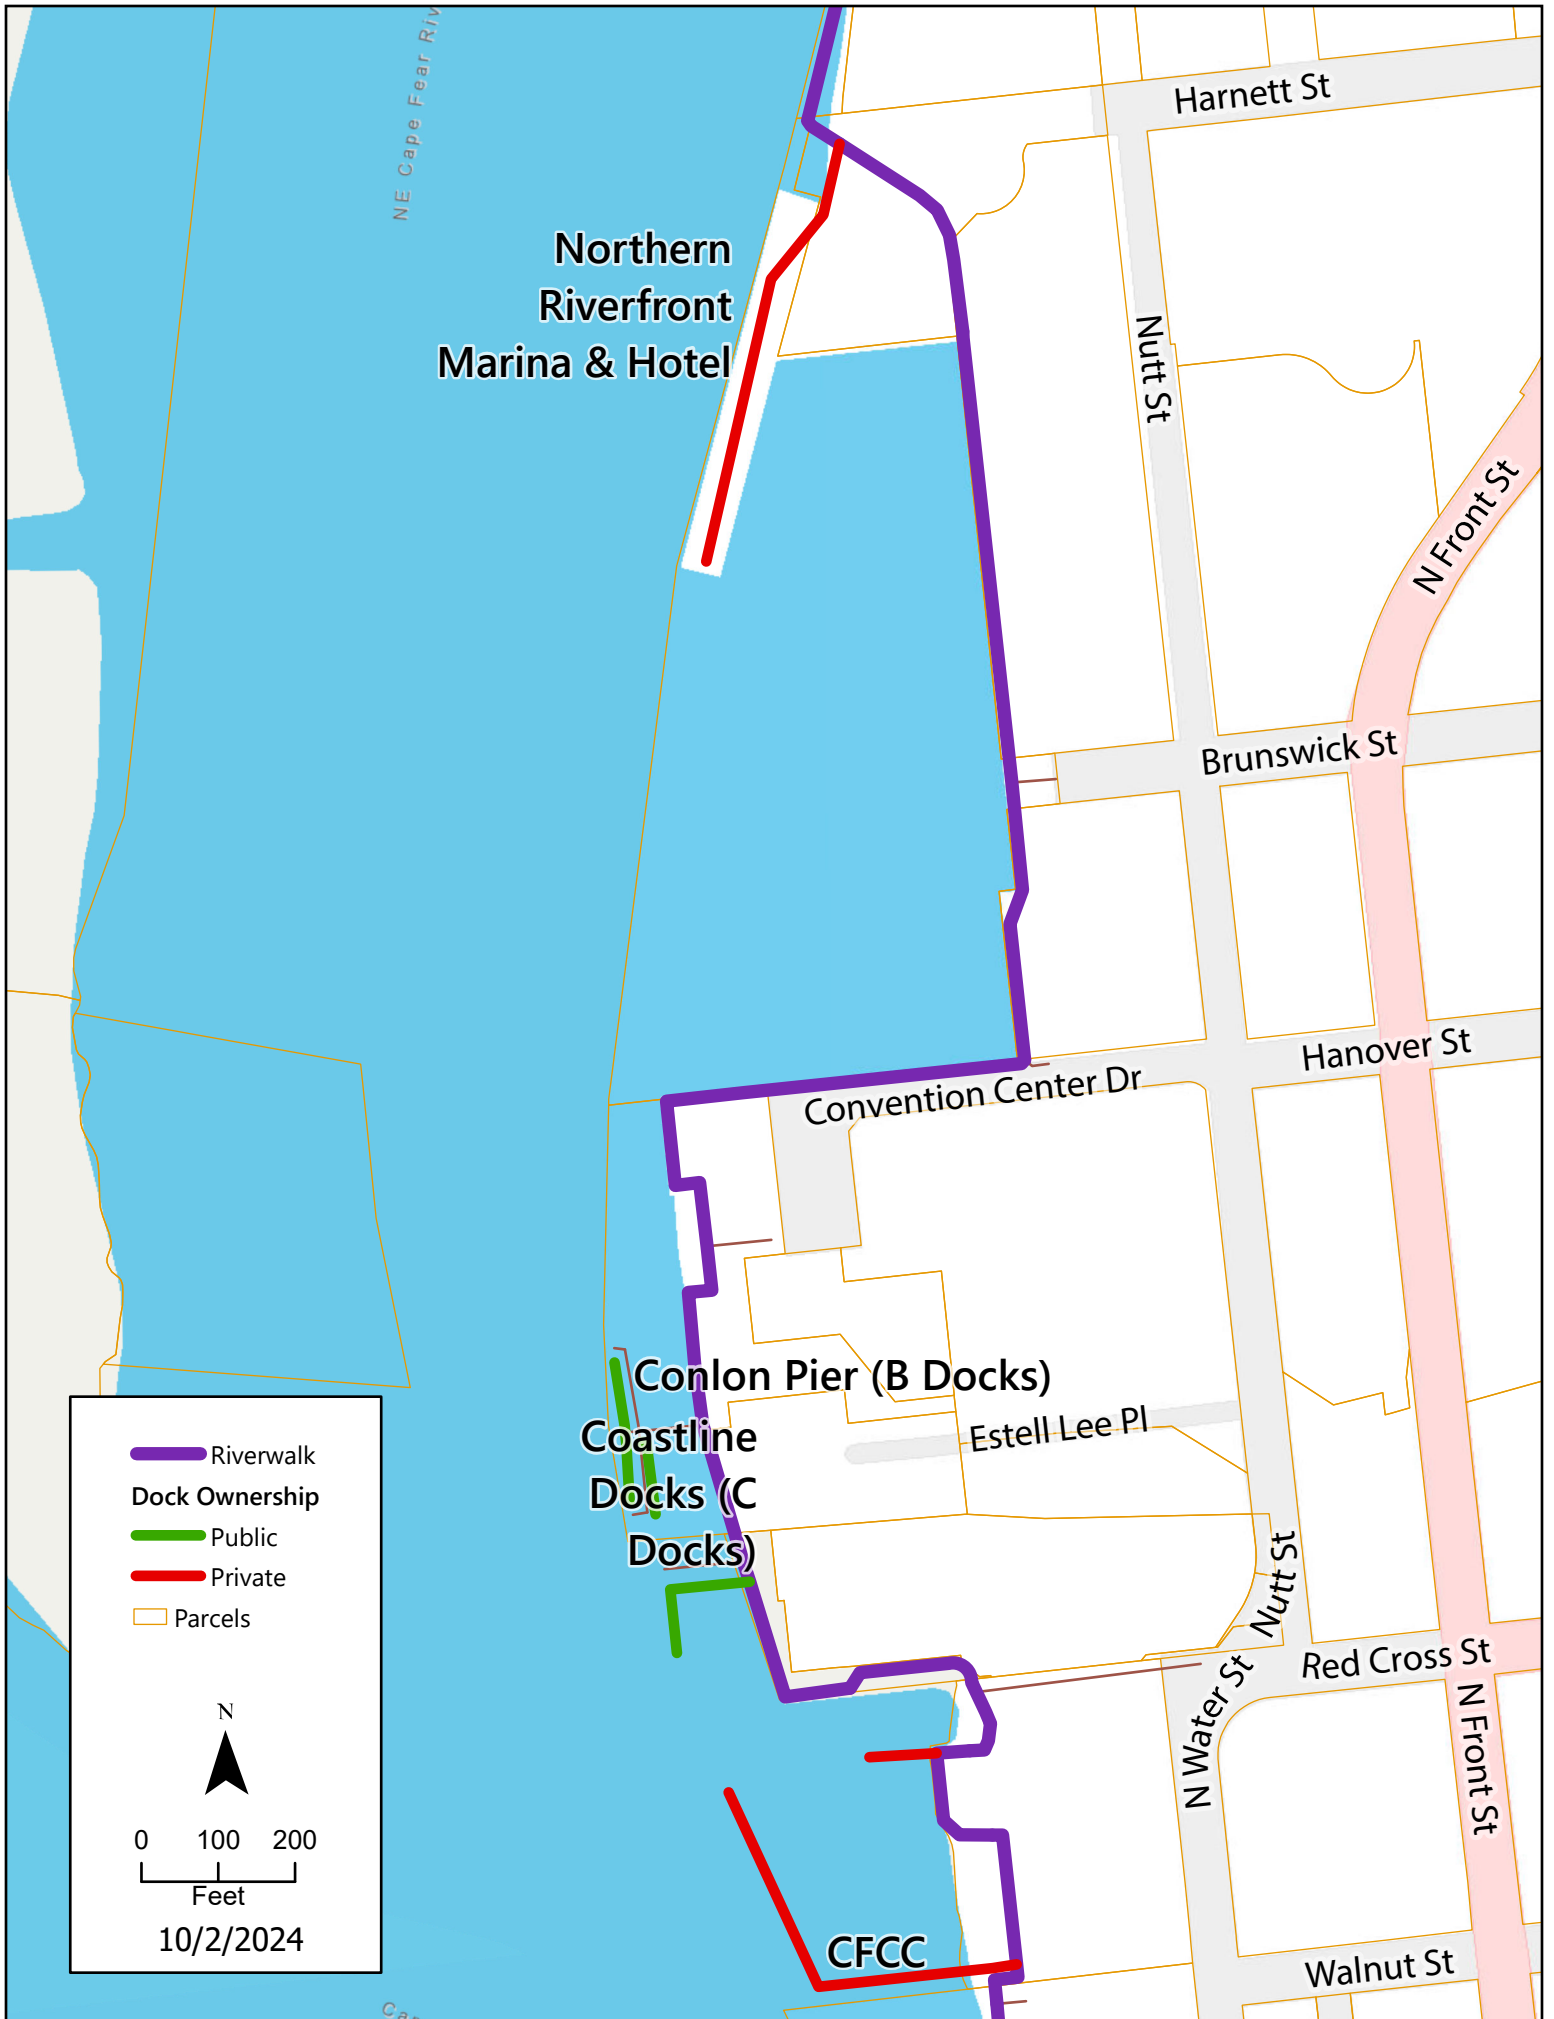

-  Riverwalk
- Dock Ownership**
-  Public
-  Private
-  Parcels

Northern
Riverfront
Marina & Hotel

CCC Sawmill
Point Marina

NE Cape Fear River

Isabel S Holmes Bridge

Nutt St

Cowan St

N Front St

Harnett St

Nutt St

N 2nd St

Riverwalk

Dock Ownership

- Public
- Private

Parcels

N

0 100 200
Feet

10/2/2024

**Main Street
Landing
(M Docks)**

**122
Water St**

S Water St LLC